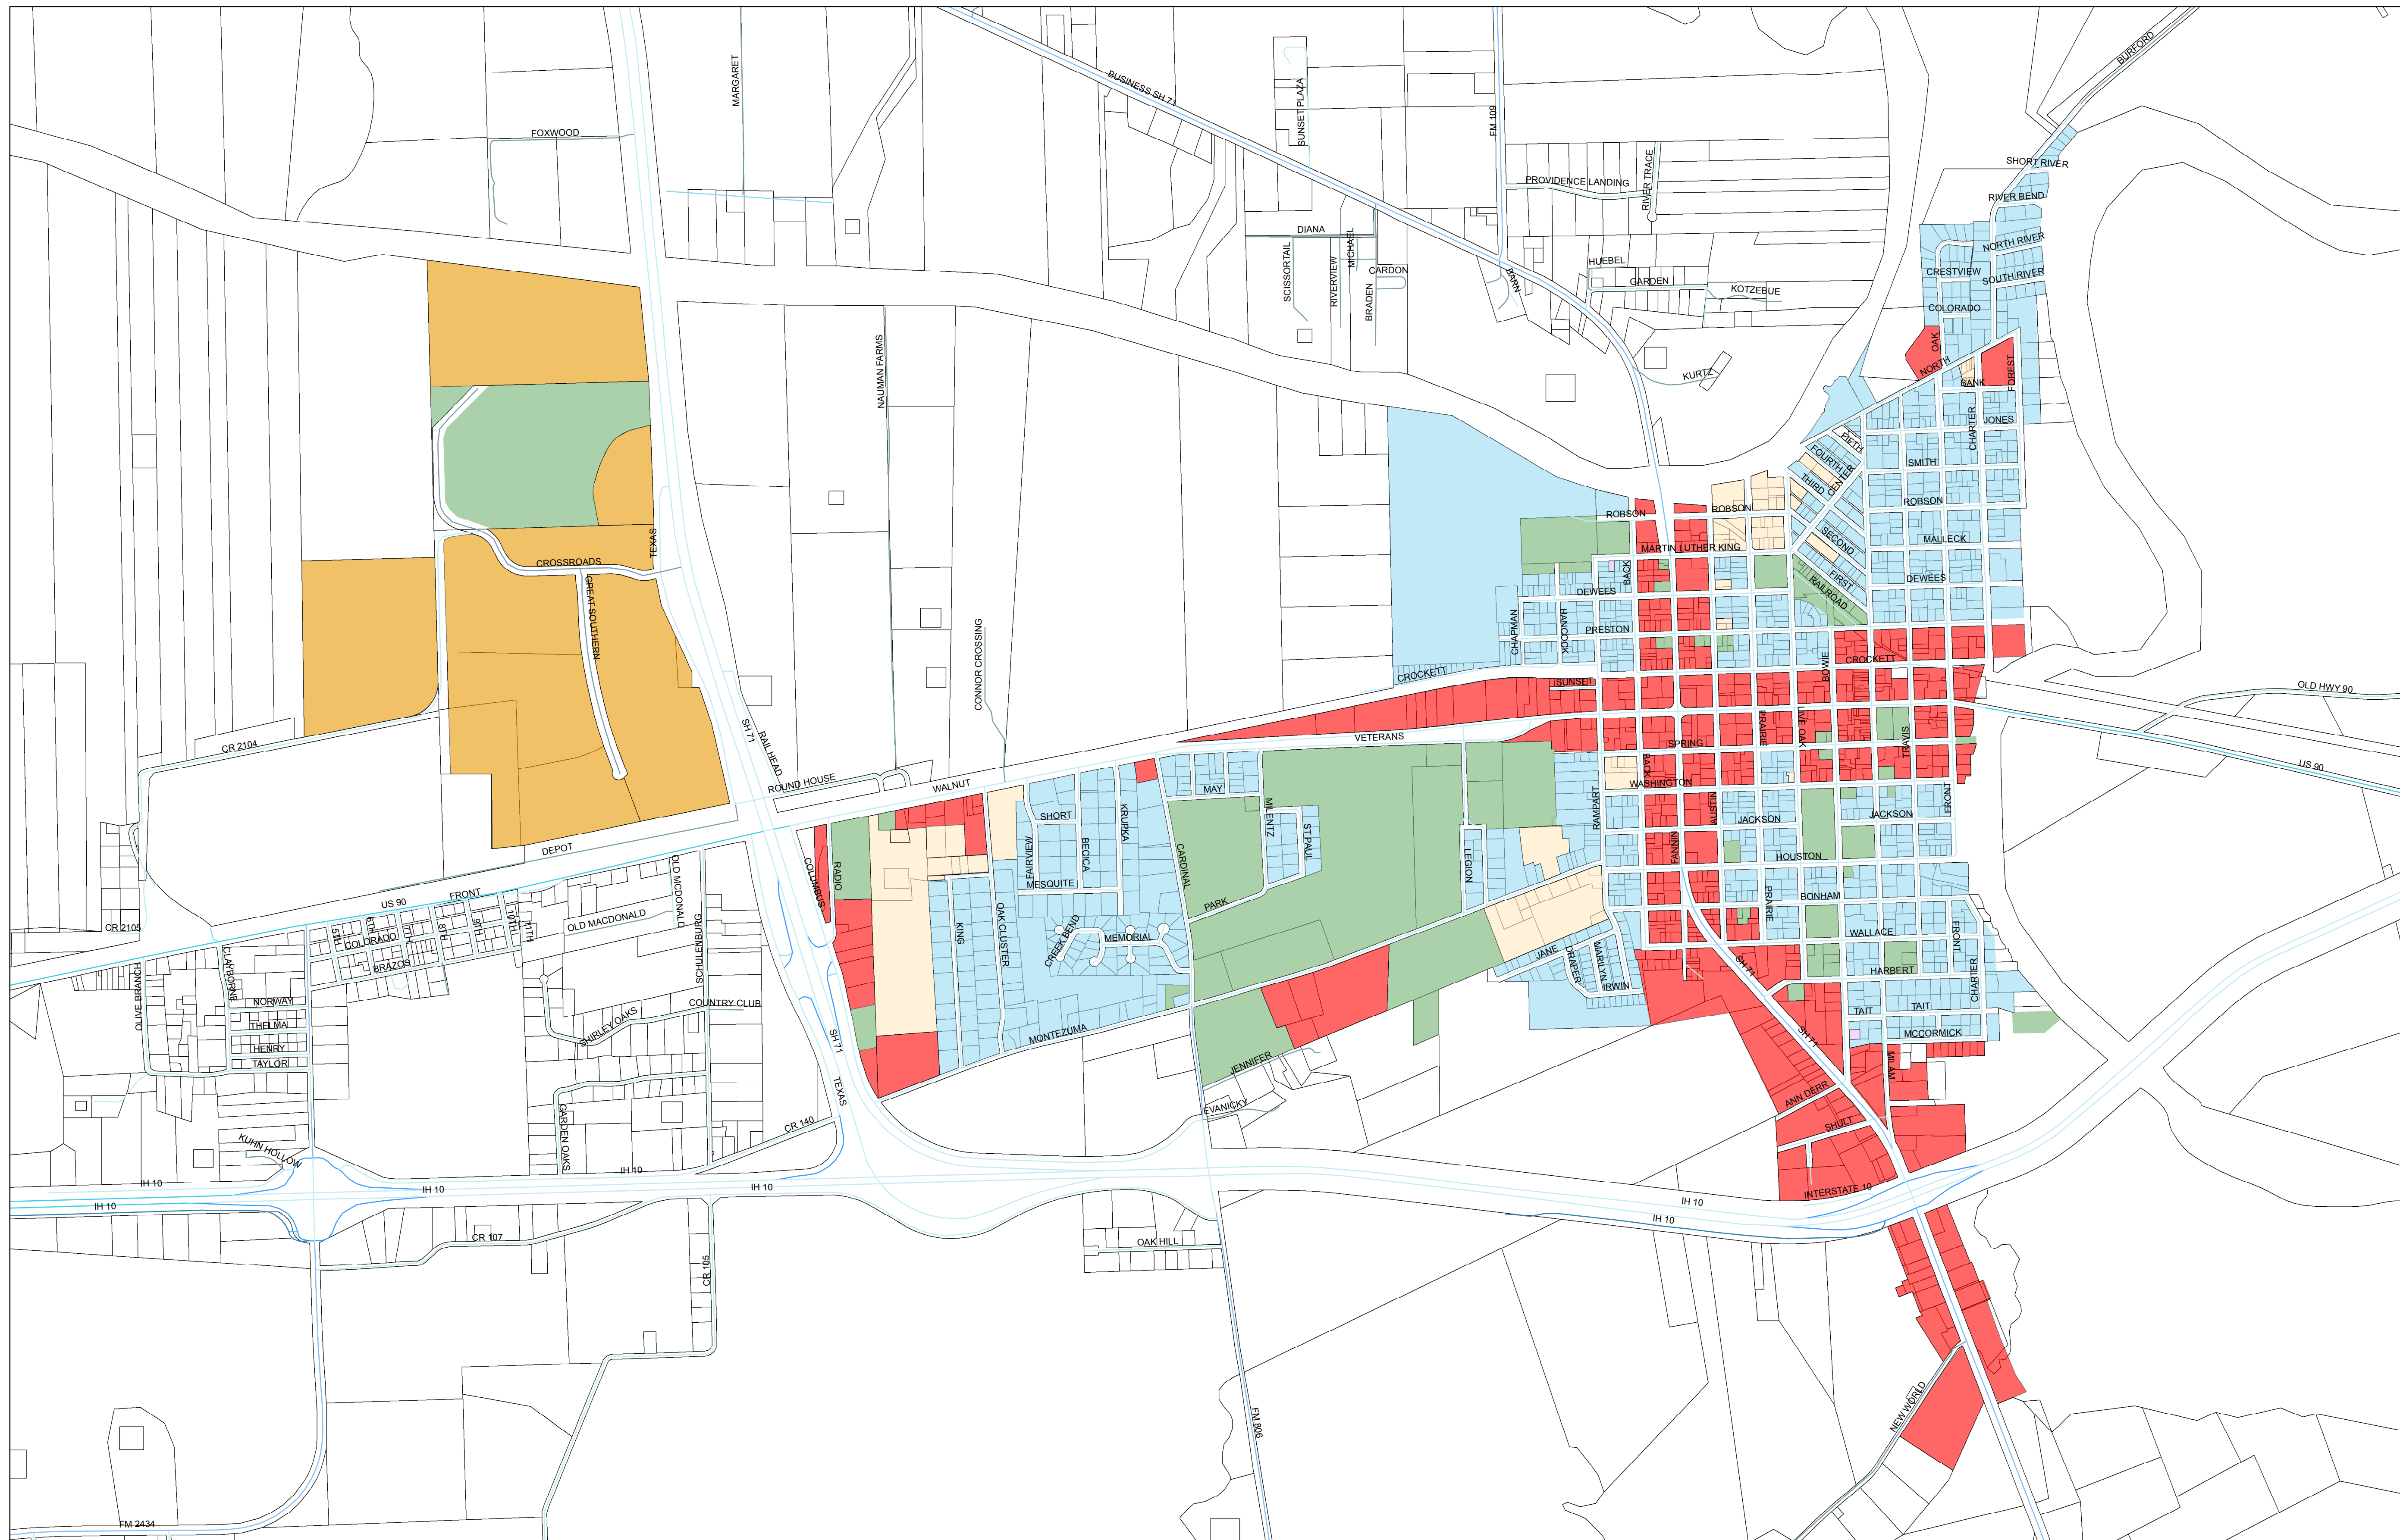

CITY OF COLUMBUS ZONING MAP

Legend

Zones1

ZoneType

- B
- I
- P
- R
- R-1
- R-3